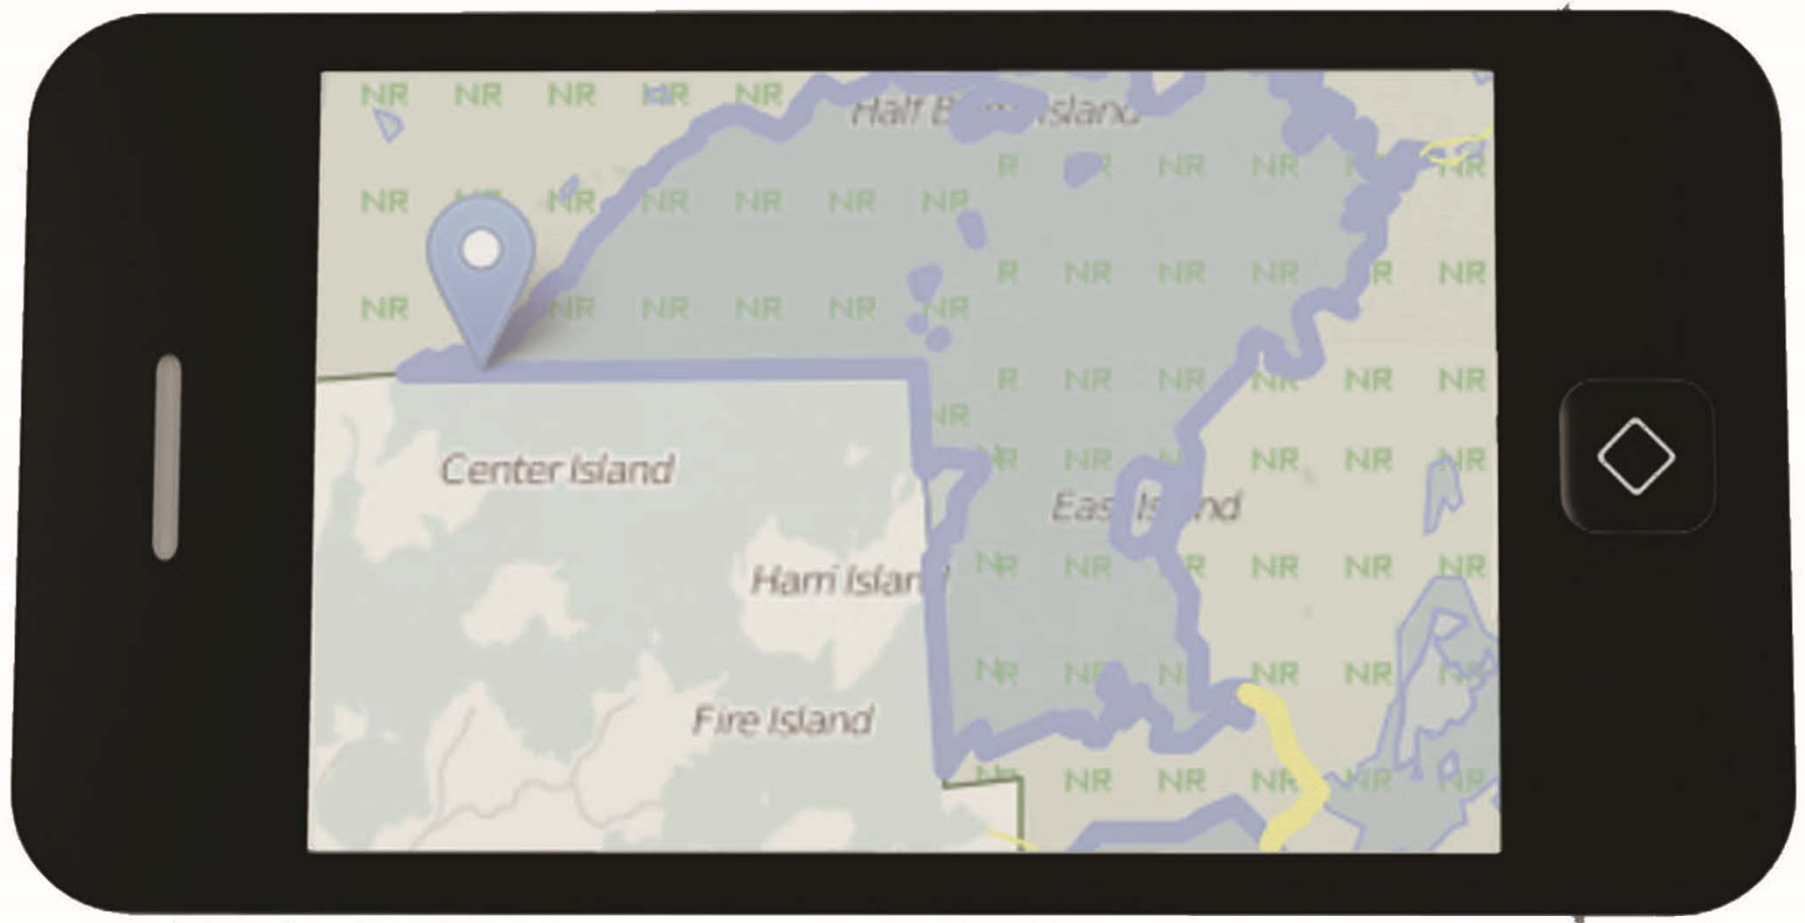

Planning Outdoor Travel is Daunting.

Fortunately We Have GIS Data.

AMBITOR

Data Sources

The DNR Data Deli

FRIENDS
of the
BOUNDARY WATERS WILDERNESS

AMBITOR

A black smartphone frame with a white screen. On the left side of the frame is a vertical slot, and on the right side is a square button with a diamond shape. The screen displays the text 'Our Team' and a list of names.