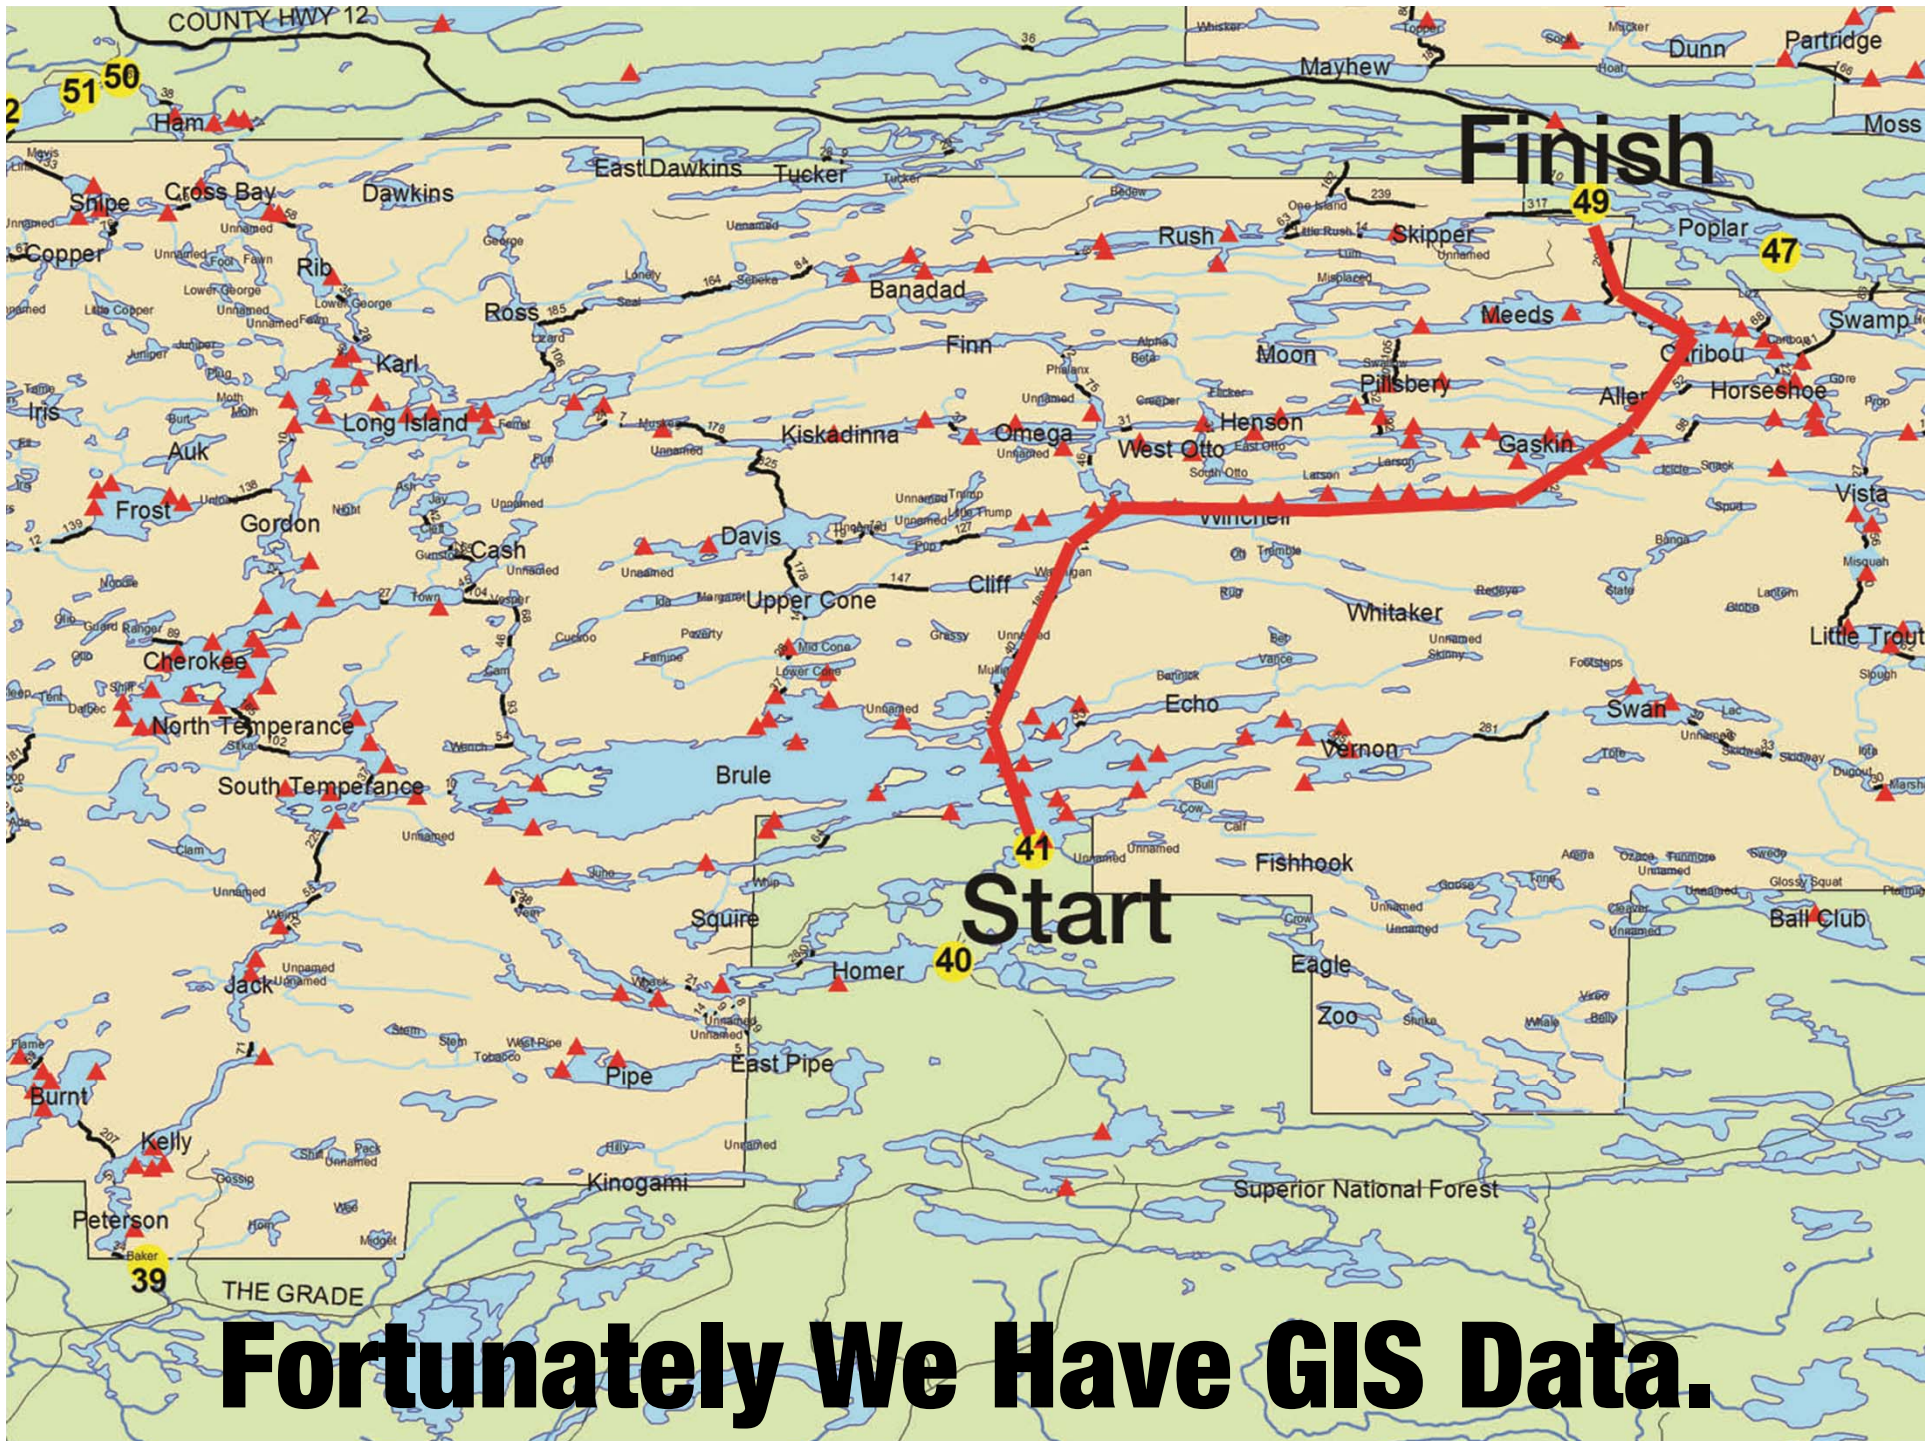

Planning Outdoor Travel is Daunting.

Fortunately We Have GIS Data.

AMBITOR

Data Sources

The DNR Data Deli

FRIENDS
of the
BOUNDARY WATERS WILDERNESS

AMBITOR

A black smartphone frame with a white screen. On the left side of the frame is a vertical slot, and on the right side is a square button with a diamond shape. The screen displays the text 'Our Team' and a list of names.